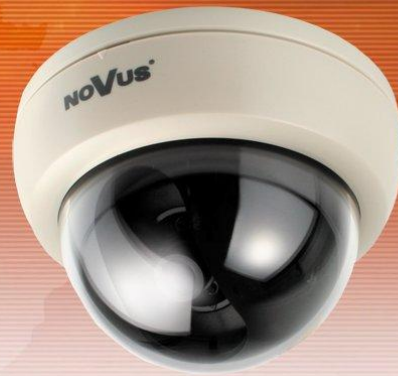

## Dome dummy camera, NVD-100W

Specifications	Description
Dimensions	113 mm
Color	beige