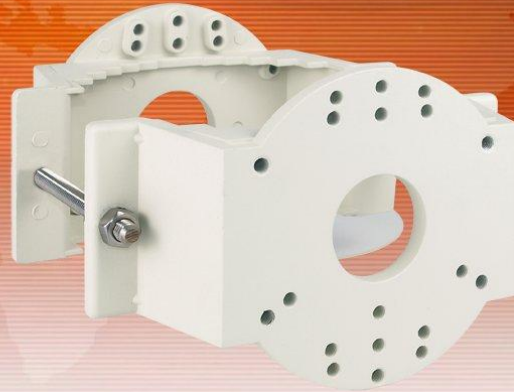

## Pole mount adapter NVB-40PA

### Features

- Pole mount aluminium adapter for NVB-SD40WB and NVB-40PWB/230 wall mount brackets (an additional NVB-40PWBA adapter-plate is required for NVB-40PWB/230 mount)