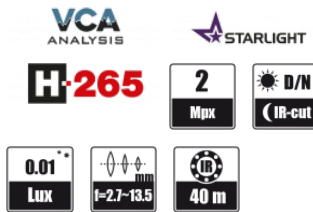

FUNCTIONS

KEY FEATURES

- Resolution: 2 MPX
- Lens: motorized, auto-focus function, $f=2.7 \sim 13.5$ mm/F1.3
- D/N function - IR cut filter
- Video content analysis
- WDR with double scan sensor
- Min. Illumination: 0.01 lx (0 lx, IR on)
- IR LED, range up to 40 m