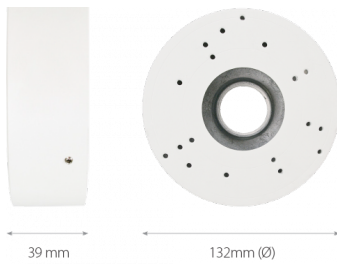

wall/ceiling mount bracket, indoor

NVB-6055JB

DIMENSIONS

Type	wall/ceiling mount bracket, indoor
Application	selected 6000 IP series models of camera (detailed list of compatible cameras and other products can be found on the website in the file in the "Downloads" tab)
Material	aluminum alloy
Color	white
Load Capacity	3 kg
Dimensions (mm)	132 φ x 39 (height)
Weight	0.3 kg