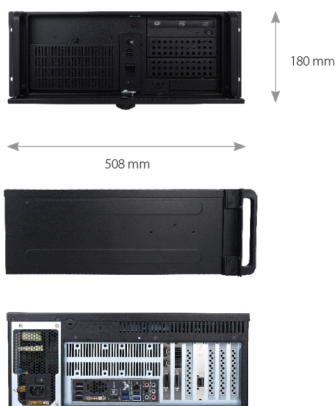

DIMENSIONS

Video	
Supported Resolution	max. 4000 x 3000
Monitor Output	main (split screen, full screen, sequence): 1 x HDMI, 1 x Display Port, 1 x DVI-D (up to 3 monitors simultaneously)**
Dualstreaming Support	yes
Audio	
Audio Output	1 x line-out (Jack 3.5 mm) 1 x HDMI 1 x S/PDIF (optical)
Playback	
Recorded Data Search	by date/time, events, "Text-in"
Backup	
Backup Methods	USB port (HDD or Flash memory), network
Backup File Format	JPEG, BMP, AVI, NMS
Storage	
Internal storage for system	built-in: 1 x HDD 3.5" SATA
Alarm	
System Reaction to Alarm Events	buzzer, e-mail, SMS, screen message, recording activation, PTZ
Network	
Network Interface	2 x Ethernet - RJ-45 interface, 10/100/1000 Mbit/s
PC/MAC Software	Internet Explorer, NMS-ANPR 2.0/-
PTZ	
PTZ Functions	pan/tilt/zoom, preset commands, patterns, tours, auto-scans***
Auxiliary Interfaces	
USB Ports	6 x USB 2.0, 4 x USB 3.0
Operating system	
Recording and Surveillance System	NMS (Novus Management System)
OSD	languages: Polish, English, Russian, others
Control	PC mouse and keyboard (in-set included), network
Security	password protection
Installation parameters	
Dimensions (mm)	483 (W) x 180 (H) x 508 (D)
Weight	16 kg
Operating Temperature	5°C - 35°C
RACK Mount 19"	4U